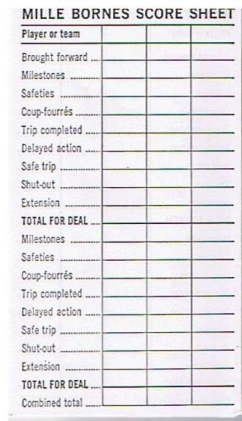

DICE

BOARD

MONEY

PLAYER MAT

SCORE PAD

VEHICLES

SCREEN

FIGURES